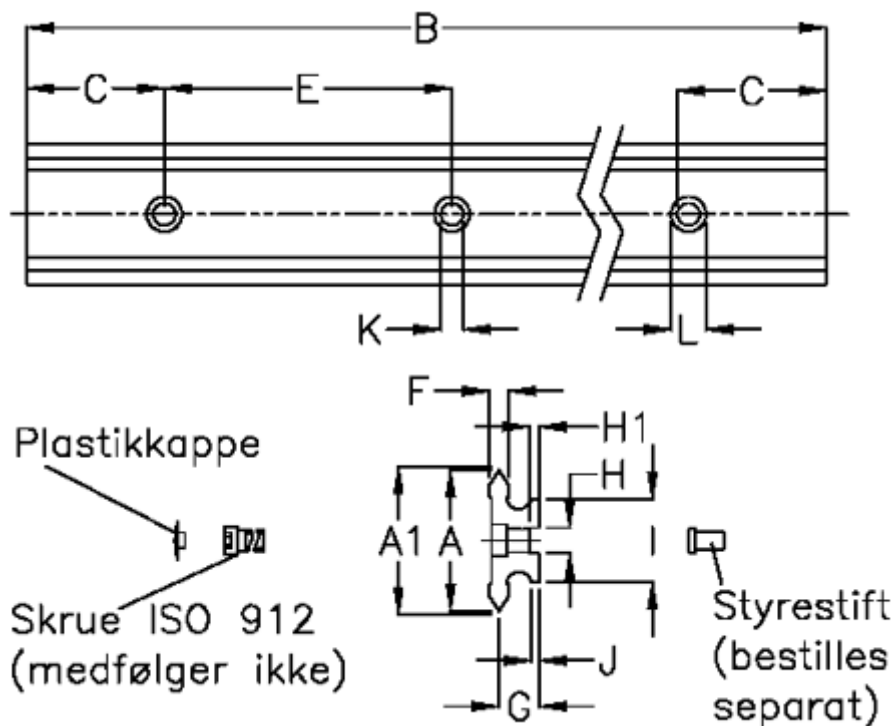

Article number: 05712021256

Description: Hepco GV3 slide NV 20 L1256 P3  
with counterbored holes

## Measures

A	= 20	G	= 8.2	Weight kg/1000 = 1.00
A1	= 21.01	H	= 5	
B	= 1256	H1	= 2.0	
C	= 43.0	I	= 12.4	
E	= 90	J	= 1.75	
F	= 4.42	K	= 4.5	
For bearing	= J18	L	= 8 x 4.1	
For guide pin	= SDP5	Precision type	= P3	